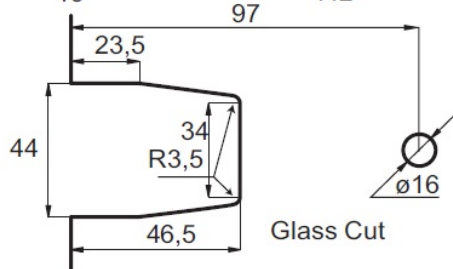

PRODUCT SHEET

Description:

Shower Hinge "King", Wall/Glass, SS-Look, Offset Back Pl, 6- 10mm Glass Thickness, w/Angle Adjustment & 25DG Return, Function, Brass Material, Rectangular Shape, Rounded Edges &, Corners

Item number:

15.24.131-0

Units	Box	Carton	HS Code	Barcode
Pcs.	1	20	8302100090	
				5704866061292

glass 6 - 10 mm

SISO A/S

Mileparken 11
DK-2740 Skovlunde
Denmark
VAT: DK 24786013

Phone +45 45 830 900

www.siso.dk
siso@siso.dk