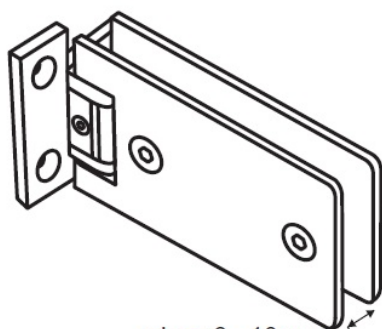

PRODUCT SHEET

Description:

Shower Hinge "King", Wall/Glass, SS-Look, Offset Back Pl, 6- 10mm Glass Thickness, w/Angle Adjustment & 25DG Return, Function, Brass Material, Rectangular Shape, Rounded Edges &, Corners

Item number:

15.24.131-0

Units	Box	Carton	HS Code	Barcode
Pcs.	1	20	8302100090	
				5704866061292

glass 6 - 10 mm