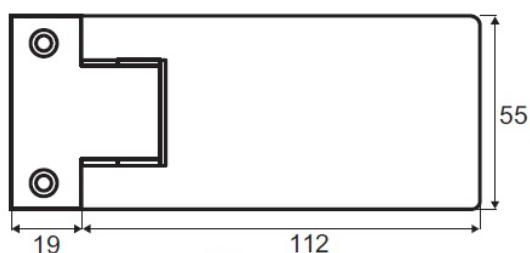

PRODUCT SHEET

Description:

Shower Hinge "King", Wall/Glass, SS-Look, Offset Back Pl, 6- 10mm Glass Thickness, w/Angle Adjustment & 25DG Return, Function, Brass Material, Rectangular Shape, Rounded Edges &, Corners

Item number:

15.24.131-0

Units	Box	Carton	HS Code	Barcode
Pcs.	1	20	8302100090	
				5704866061292

glass 6 - 10 mm

SISO A/S

Mileparken 11
DK-2740 Skovlunde
Denmark
VAT: DK 24786013

Phone +45 45 830 900

www.siso.dk
siso@siso.dk